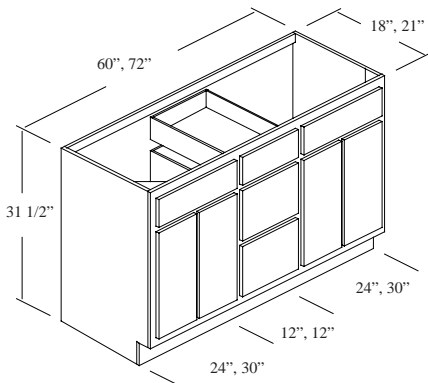

B1-6021-3	$1,298.95	$1,634.05	$99.00
B1-7221-3	$1,520.20	$1,922.30	$119.00