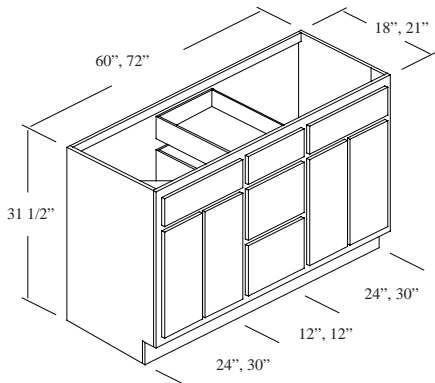

Builders Series, Camden Door

ITEM #	Painted White or Light Oak	Natural Maple	ADULT HEIGHT (34-1/2") ADD
	ADD PW or LO TO ITEM #	ADD NM TO ITEM #	ADD AH TO ITEM#
B3-4818-2	$941.45	$1,185.55	$79.00
B3-4821-2	$941.45	$1,185.55	$79.00
B3-6021-2	$1,144.70	$1,449.80	$99.00
B3-7221-2	$1,347.95	$1,714.05	$119.00

B3-4818-4	$1,070.00	$1,314.55	$79.00
B3-4821-4	$1,070.00	$1,314.55	$79.00
B3-6021-4	$1,273.25	$1,578.30	$99.00
B3-7221-4	$1,476.45	$1,842.55	$119.00

B3-4818-6	$1,198.50	$1,442.55	$79.00
B3-4821-6	$1,198.50	$1,442.55	$79.00
B3-6021-6	$1,401.75	$1,706.80	$99.00
B3-7221-6	$1,605.05	$1,971.05	$119.00

B3-6021-3	$1,208.95	$1,514.05	$99.00
B3-7221-3	$1,412.20	$1,778.30	$119.00