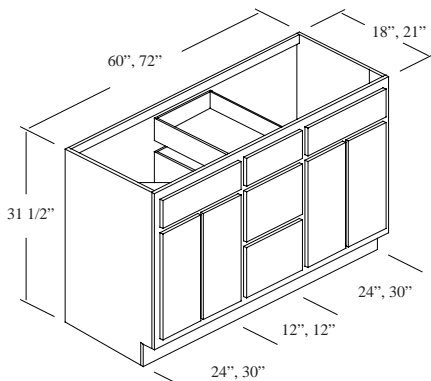

P2-6021-3	$1,487.70	$1,676.70	$1,922.40	$99.00	$240.00
P2-7221-3	$1,739.90	$1,966.70	$2,193.50	$119.00	$288.00