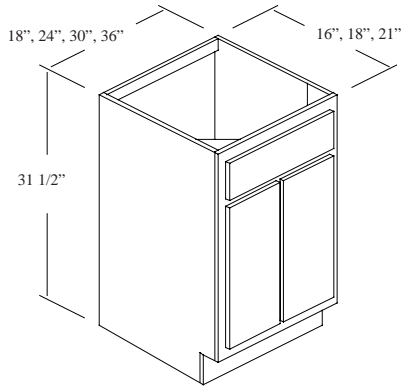

Premium Vanities, Group II Doors

ITEM #	PAINTED WHITE	STAINED OR WHITEWASHED		ADULT HEIGHT (34 1/2") (AH) ADD	GLAZED FINISH (GF) ADD
	MDF & HARDWOOD	ALDER, BIRCH, OAK, OR PINE	CHERRY OR MAPLE		
*P2-1816-0	$378.25	$434.95	$491.65	$29.00	$72.00
P2-2418-0	$504.35	$579.95	$655.55	$39.00	$96.00
P2-2421-0	$504.35	$579.95	$655.55	$39.00	$96.00
P2-3018-0	$630.45	$724.95	$819.45	$49.00	$120.00
P2-3021-0	$630.45	$724.95	$819.45	$49.00	$120.00
P2-3618-0	$756.55	$869.95	$983.35	$59.00	$144.00
P2-3621-0	$756.55	$869.95	$983.35	$59.00	$144.00

* This cabinet has a single, full-height door, hinged Right.