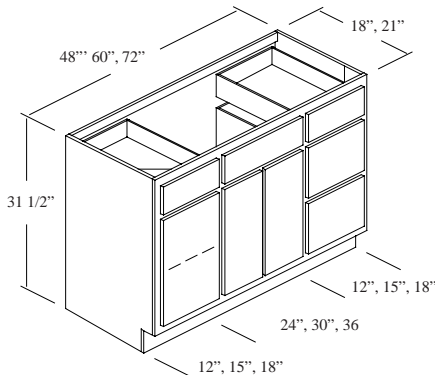

P2-4818-4	$1,311.10	$1,462.30	$1,613.50	$79.00	$192.00
P2-4821-4	$1,311.10	$1,462.30	$1,613.50	$79.00	$192.00
P2-6021-4	$1,563.30	$1,752.30	$1,998.00	$99.00	$240.00
P2-7221-4	$1,815.50	$2,042.30	$2,269.00	$119.00	$288.00