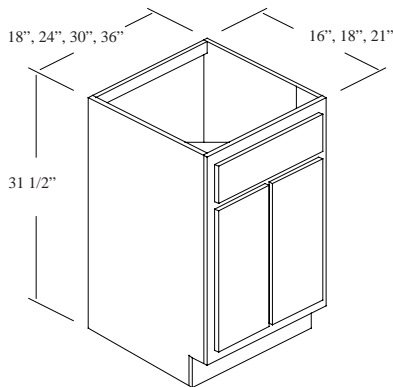

Premium Vanities, Group I Doors

ITEM #	PAINTED WHITE	STAINED OR WHITEWASHED		ADULT HEIGHT (34 1/2") (AH) ADD	GLAZED FINISH (GF) ADD
	MDF & HARDWOOD	ALDER, BIRCH, OAK, OR PINE	CHERRY OR MAPLE		
*P1-1816-0	$390.40	$448.75	$508.70	$29.00	$72.00
P1-2418-0	$552.55	$598.30	$678.25	$39.00	$96.00
P1-2421-0	$552.55	$598.30	$678.25	$39.00	$96.00
P1-3018-0	$650.70	$747.90	$847.80	$49.00	$120.00
P1-3021-0	$650.70	$747.90	$847.80	$49.00	$120.00
P1-3618-0	$780.85	$897.50	$1,017.35	$59.00	$144.00
P1-3621-0	$780.85	$897.50	$1,017.35	$59.00	$144.00

* This cabinet has a single, full-height door, hinged Right.