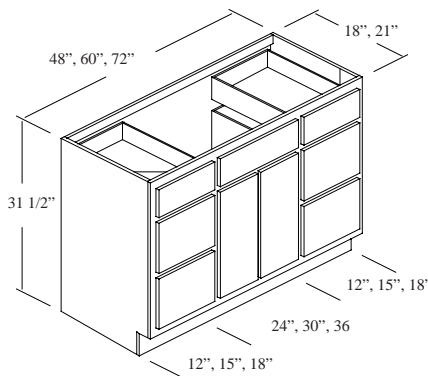

B1-4818-6	$1,270.50	$1,538.65	$79.00
B1-4821-6	$1,270.50	$1,538.65	$79.00
B1-6021-6	$1,491.75	$1,826.80	$99.00
B1-7221-6	$1,713.30	$2,115.05	$119.00