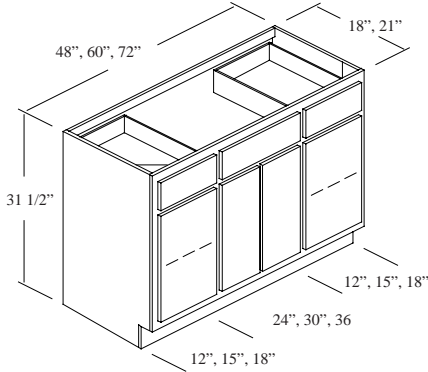

Builders Series, Carmel Door

ITEM #	Painted White or Light Oak	Natural Maple	ADULT HEIGHT (34-1/2") ADD
	ADD PW or LO TO ITEM #	ADD NM TO ITEM #	ADD AH TO ITEM#
B1-4818-2	$1,013.45	$1,281.55	$79.00
B1-4821-2	$1,013.45	$1,281.55	$79.00
B1-6021-2	$1,234.70	$1,569.80	$99.00
B1-7221-2	$1,455.95	$1,858.05	$119.00