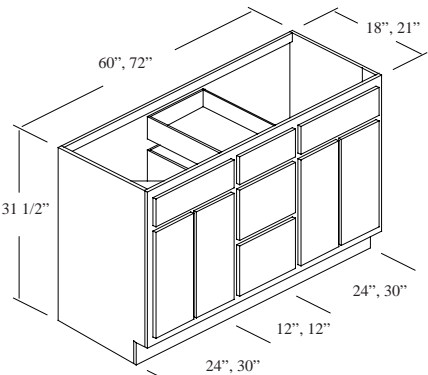

Premium Vanities, Group I Doors

ITEM #	PAINTED WHITE	STAINED OR WHITEWASHED		ADULT HEIGHT (34-1/2") (AH) ADD	GLAZED FINISH (GF) ADD
	MDF & HARDWOOD	ALDER, BIRCH OAK, OR PINE	CHERRY OR MAPLE		
P1-4818-2	$1,192.30	$1,347.85	$1,507.70	$79.00	$192.00
P1-4821-2	$1,192.30	$1,347.85	$1,507.70	$79.00	$192.00
P1-6021-2	$1,452.60	$1,647.00	$1,846.80	$99.00	$240.00
P1-7221-2	$1,712.95	$1,946.15	$2,185.90	$119.00	$288.00

P1-4818-4	$1,343.50	$1,499.05	$1,658.90	$79.00	$192.00
P1-4821-4	$1,343.50	$1,499.05	$1,658.90	$79.00	$192.00
P1-6021-4	$1,603.80	$1,798.20	$1,998.00	$99.00	$240.00
P1-7221-4	$1,864.10	$2,097.35	$2,337.10	$119.00	$288.00

P1-4818-6	$1,494.70	$1,650.25	$1,810.10	$79.00	$192.00
P1-4821-6	$1,494.70	$1,650.25	$1,810.10	$79.00	$192.00
P1-6021-6	$1,755.00	$1,949.40	$2,149.20	$99.00	$240.00
P1-7221-6	$2,015.70	$2,248.55	$2,488.30	$119.00	$288.00

P1-6021-3	$1,528.20	$1,722.70	$1,922.40	$99.00	$240.00
P1-7221-3	$1,788.50	$2,021.75	$2,261.50	$119.00	$288.00