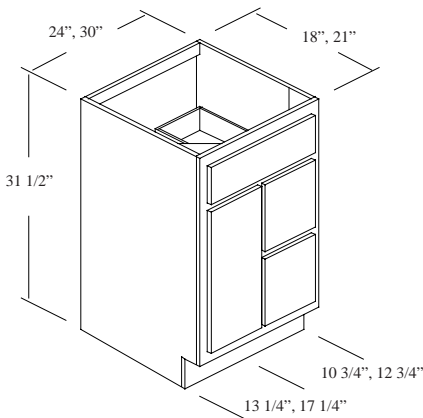

P2-2418-2	$655.55	$731.15	$806.75	$39.00	$96.00
P2-2421-2	$655.55	$731.15	$806.75	$39.00	$96.00
P2-3018-2	$781.65	$876.15	$970.65	$49.00	$120.00
P2-3021-2	$781.65	$876.15	$970.65	$49.00	$120.00