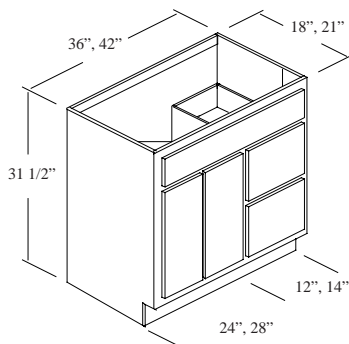

\* This cabinet has a single, full-height door, hinged Right.

P1-2418-2	\$671.75	\$749.50	\$829.45	\$39.00	\$96.00
P1-2421-2	\$671.75	\$749.50	\$829.45	\$39.00	\$96.00
P1-3018-2	\$801.20	\$899.10	\$999.00	\$49.00	\$120.00
P1-3021-2	\$801.20	\$899.10	\$999.00	\$49.00	\$120.00