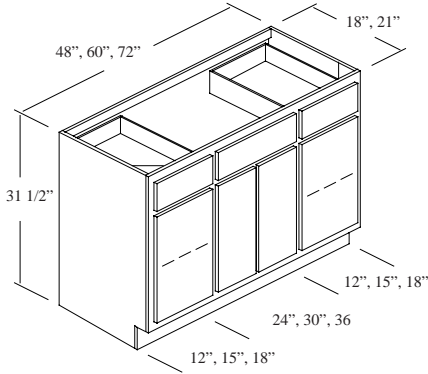

Premium Vanities, Group I Doors

ITEM #	PAINTED WHITE	STAINED OR WHITEWASHED		ADULT HEIGHT (34-1/2") (AH) ADD	GLAZED FINISH (GF) ADD
	MDF & HARDWOOD	ALDER, BIRCH OAK, OR PINE	CHERRY OR MAPLE		
P1-4818-2	$1,192.30	$1,347.85	$1,507.70	$79.00	$192.00
P1-4821-2	$1,192.30	$1,347.85	$1,507.70	$79.00	$192.00
P1-6021-2	$1,452.60	$1,647.00	$1,846.80	$99.00	$240.00
P1-7221-2	$1,712.95	$1,946.15	$2,185.90	$119.00	$288.00

P1-4818-4	$1,343.50	$1,499.05	$1,658.90	$79.00	$192.00
P1-4821-4	$1,343.50	$1,499.05	$1,658.90	$79.00	$192.00
P1-6021-4	$1,603.80	$1,798.20	$1,998.00	$99.00	$240.00
P1-7221-4	$1,864.10	$2,097.35	$2,337.10	$119.00	$288.00

P1-4818-6	$1,494.70	$1,650.25	$1,810.10	$79.00	$192.00
P1-4821-6	$1,494.70	$1,650.25	$1,810.10	$79.00	$192.00
P1-6021-6	$1,755.00	$1,949.40	$2,149.20	$99.00	$240.00
P1-7221-6	$2,015.70	$2,248.55	$2,488.30	$119.00	$288.00

P1-6021-3	$1,528.20	$1,722.70	$1,922.40	$99.00	$240.00
P1-7221-3	$1,788.50	$2,021.75	$2,261.50	$119.00	$288.00