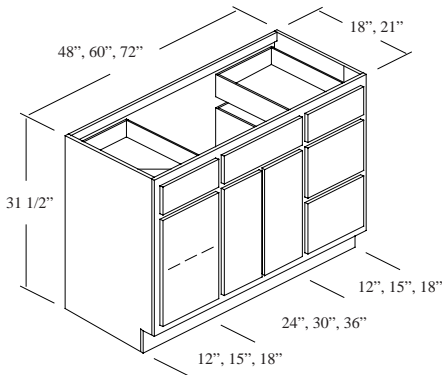

B1-4818-4	$1,142.00	$1,410.55	$79.00
B1-4821-4	$1,142.00	$1,410.55	$79.00
B1-6021-4	$1,363.25	$1,698.30	$99.00
B1-7221-4	$1,584.45	$1,986.55	$119.00