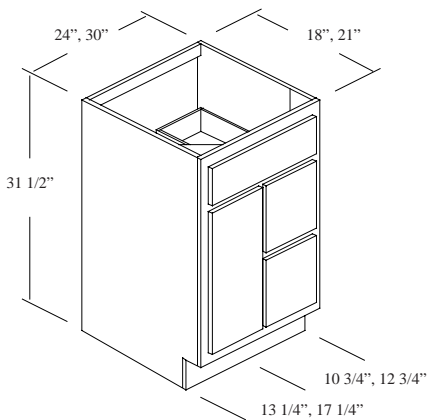

\* This cabinet has a single, full height door, hinged Right.

B1-2418-2	\$571.00	\$705.00	\$39.00
B1-2421-2	\$571.00	\$705.00	\$39.00
B1-3018-2	\$681.00	\$849.15	\$49.00
B1-3021-2	\$681.00	\$849.15	\$49.00