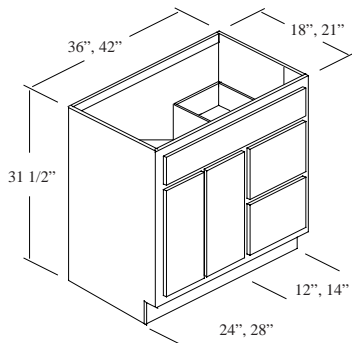

## Builders Series, Carmel Door

ITEM #	Painted White or Light Oak	Natural Maple	ADULT HEIGHT (34-1/2") ADD
	ADD PW or LO TO ITEM #	ADD NM TO ITEM #	ADD AH TO ITEM#
*B1-1816-0	\$331.85	\$432.40	\$29.00
B1-2418-0	\$442.45	\$575.50	\$39.00
B1-2421-0	\$442.45	\$575.50	\$39.00
B1-3018-0	\$553.10	\$720.65	\$49.00
B1-3021-0	\$553.10	\$720.65	\$49.00
B1-3618-0	\$663.70	\$864.75	\$59.00
B1-3621-0	\$663.70	\$864.75	\$59.00

\* This cabinet has a single, full height door, hinged Right.

B1-2418-2	\$571.00	\$705.00	\$39.00
B1-2421-2	\$571.00	\$705.00	\$39.00
B1-3018-2	\$681.00	\$849.15	\$49.00
B1-3021-2	\$681.00	\$849.15	\$49.00