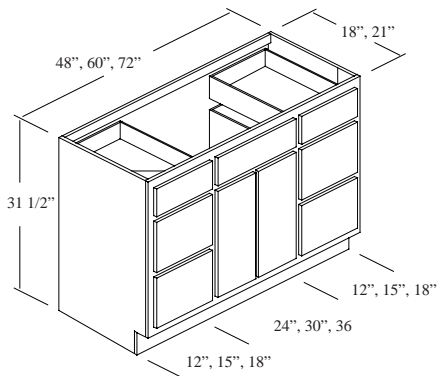

Builders Series, Camden Door

ITEM #	Painted White or Light Oak	Natural Maple	ADULT HEIGHT (34-1/2") ADD
	ADD PW or LO TO ITEM #	ADD NM TO ITEM #	ADD AH TO ITEM#
B3-4818-2	$941.45	$1,185.55	$79.00
B3-4821-2	$941.45	$1,185.55	$79.00
B3-6021-2	$1,144.70	$1,449.80	$99.00
B3-7221-2	$1,347.95	$1,714.05	$119.00

B3-4818-4	$1,070.00	$1,314.55	$79.00
B3-4821-4	$1,070.00	$1,314.55	$79.00
B3-6021-4	$1,273.25	$1,578.30	$99.00
B3-7221-4	$1,476.45	$1,842.55	$119.00

B3-4818-6	$1,198.50	$1,442.55	$79.00
B3-4821-6	$1,198.50	$1,442.55	$79.00
B3-6021-6	$1,401.75	$1,706.80	$99.00
B3-7221-6	$1,605.05	$1,971.05	$119.00

B3-6021-3	$1,208.95	$1,514.05	$99.00
B3-7221-3	$1,412.20	$1,778.30	$119.00