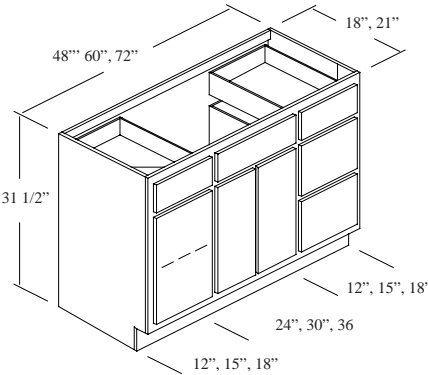

Premium Vanities, Group I Doors

ITEM #	PAINTED WHITE	STAINED OR WHITEWASHED		ADULT HEIGHT (34-1/2") (AH) ADD	GLAZED FINISH (GF) ADD
	MDF & HARDWOOD	ALDER, BIRCH OAK, OR PINE	CHERRY OR MAPLE		
P1-4818-2	$1,192.30	$1,347.85	$1,507.70	$79.00	$192.00
P1-4821-2	$1,192.30	$1,347.85	$1,507.70	$79.00	$192.00
P1-6021-2	$1,452.60	$1,647.00	$1,846.80	$99.00	$240.00
P1-7221-2	$1,712.95	$1,946.15	$2,185.90	$119.00	$288.00

P1-4818-4	$1,343.50	$1,499.05	$1,658.90	$79.00	$192.00
P1-4821-4	$1,343.50	$1,499.05	$1,658.90	$79.00	$192.00
P1-6021-4	$1,603.80	$1,798.20	$1,998.00	$99.00	$240.00
P1-7221-4	$1,864.10	$2,097.35	$2,337.10	$119.00	$288.00

P1-4818-6	$1,494.70	$1,650.25	$1,810.10	$79.00	$192.00
P1-4821-6	$1,494.70	$1,650.25	$1,810.10	$79.00	$192.00
P1-6021-6	$1,755.00	$1,949.40	$2,149.20	$99.00	$240.00
P1-7221-6	$2,015.70	$2,248.55	$2,488.30	$119.00	$288.00

P1-6021-3	$1,528.20	$1,722.70	$1,922.40	$99.00	$240.00
P1-7221-3	$1,788.50	$2,021.75	$2,261.50	$119.00	$288.00