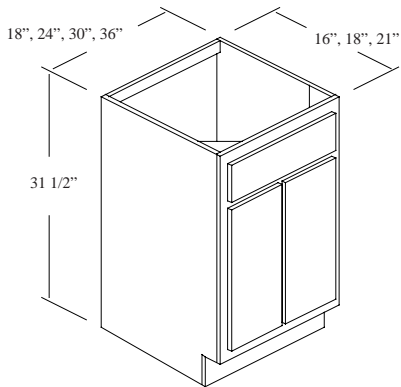

Builders Series, Carmel Door

ITEM #	Painted White or Light Oak	Natural Maple	ADULT HEIGHT (34-1/2") ADD
	ADD PW or LO TO ITEM #	ADD NM TO ITEM #	ADD AH TO ITEM#
*B1-1816-0	$331.85	$432.40	$29.00
B1-2418-0	$442.45	$575.50	$39.00
B1-2421-0	$442.45	$575.50	$39.00
B1-3018-0	$553.10	$720.65	$49.00
B1-3021-0	$553.10	$720.65	$49.00
B1-3618-0	$663.70	$864.75	$59.00
B1-3621-0	$663.70	$864.75	$59.00

* This cabinet has a single, full height door, hinged Right.