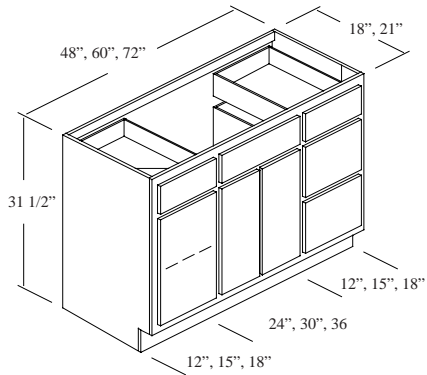

Builders Series, Camden Door

ITEM #	Painted White or Light Oak	Natural Maple	ADULT HEIGHT (34-1/2") ADD
	ADD PW or LO TO ITEM #	ADD NM TO ITEM #	ADD AH TO ITEM#
B3-4818-2	$941.45	$1,185.55	$79.00
B3-4821-2	$941.45	$1,185.55	$79.00
B3-6021-2	$1,144.70	$1,449.80	$99.00
B3-7221-2	$1,347.95	$1,714.05	$119.00

B3-4818-4	$1,070.00	$1,314.55	$79.00
B3-4821-4	$1,070.00	$1,314.55	$79.00
B3-6021-4	$1,273.25	$1,578.30	$99.00
B3-7221-4	$1,476.45	$1,842.55	$119.00

B3-4818-6	$1,198.50	$1,442.55	$79.00
B3-4821-6	$1,198.50	$1,442.55	$79.00
B3-6021-6	$1,401.75	$1,706.80	$99.00
B3-7221-6	$1,605.05	$1,971.05	$119.00

B3-6021-3	$1,208.95	$1,514.05	$99.00
B3-7221-3	$1,412.20	$1,778.30	$119.00