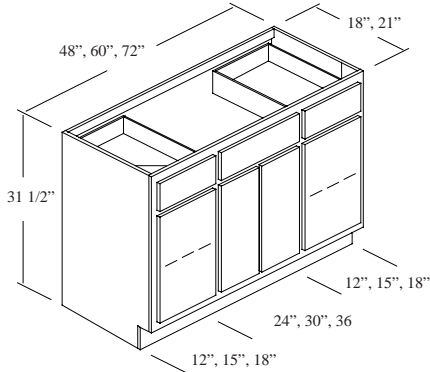

Premium Vanities, Group II Doors

ITEM #	PAINTED WHITE	STAINED OR WHITEWASHED		ADULT HEIGHT (34-1/2") (AH) ADD	GLAZED FINISH (GF) ADD
	MDF & HARDWOOD	ALDER, BIRCH, OAK, OR PINE	CHERRY OR MAPLE		
P2-4818-2	$1,159.90	$1,311.10	$1,462.30	$79.00	$192.00
P2-4821-2	$1,159.90	$1,311.10	$1,462.30	$79.00	$192.00
P2-6021-2	$1,412.10	$1,601.10	$1,846.80	$99.00	$240.00
P2-7221-2	$1,664.30	$1,891.10	$2,117.30	$119.00	$288.00