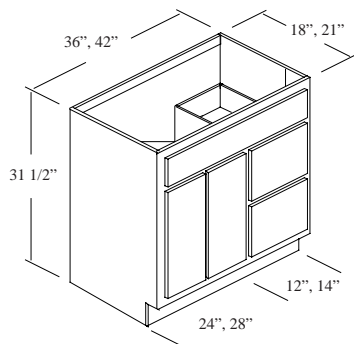

\* This cabinet has a single, full-height door, hinged Right.

P2-2418-2	\$655.55	\$731.15	\$806.75	\$39.00	\$96.00
P2-2421-2	\$655.55	\$731.15	\$806.75	\$39.00	\$96.00
P2-3018-2	\$781.65	\$876.15	\$970.65	\$49.00	\$120.00
P2-3021-2	\$781.65	\$876.15	\$970.65	\$49.00	\$120.00