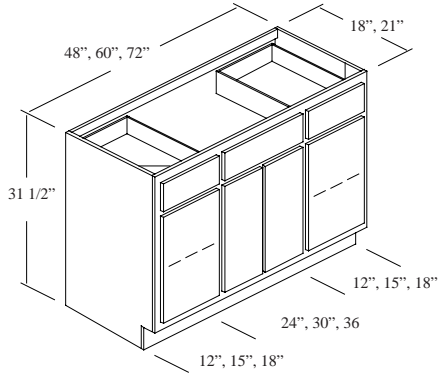

Builders Series, Camden Door

ITEM #	Painted White or Light Oak	Natural Maple	ADULT HEIGHT (34-1/2") ADD
	ADD PW or LO TO ITEM #	ADD NM TO ITEM #	ADD AH TO ITEM#
B3-4818-2	$941.45	$1,185.55	$79.00
B3-4821-2	$941.45	$1,185.55	$79.00
B3-6021-2	$1,144.70	$1,449.80	$99.00
B3-7221-2	$1,347.95	$1,714.05	$119.00

B3-4818-4	$1,070.00	$1,314.55	$79.00
B3-4821-4	$1,070.00	$1,314.55	$79.00
B3-6021-4	$1,273.25	$1,578.30	$99.00
B3-7221-4	$1,476.45	$1,842.55	$119.00

B3-4818-6	$1,198.50	$1,442.55	$79.00
B3-4821-6	$1,198.50	$1,442.55	$79.00
B3-6021-6	$1,401.75	$1,706.80	$99.00
B3-7221-6	$1,605.05	$1,971.05	$119.00

B3-6021-3	$1,208.95	$1,514.05	$99.00
B3-7221-3	$1,412.20	$1,778.30	$119.00