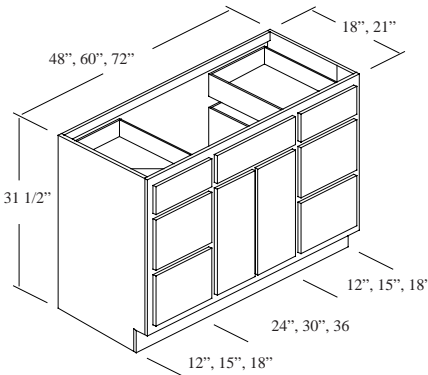

Premium Vanities, Group I Doors

ITEM #	PAINTED WHITE	STAINED OR WHITEWASHED		ADULT HEIGHT (34-1/2") (AH) ADD	GLAZED FINISH (GF) ADD
	MDF & HARDWOOD	ALDER, BIRCH OAK, OR PINE	CHERRY OR MAPLE		
P1-4818-2	$1,192.30	$1,347.85	$1,507.70	$79.00	$192.00
P1-4821-2	$1,192.30	$1,347.85	$1,507.70	$79.00	$192.00
P1-6021-2	$1,452.60	$1,647.00	$1,846.80	$99.00	$240.00
P1-7221-2	$1,712.95	$1,946.15	$2,185.90	$119.00	$288.00

P1-4818-4	$1,343.50	$1,499.05	$1,658.90	$79.00	$192.00
P1-4821-4	$1,343.50	$1,499.05	$1,658.90	$79.00	$192.00
P1-6021-4	$1,603.80	$1,798.20	$1,998.00	$99.00	$240.00
P1-7221-4	$1,864.10	$2,097.35	$2,337.10	$119.00	$288.00

P1-4818-6	$1,494.70	$1,650.25	$1,810.10	$79.00	$192.00
P1-4821-6	$1,494.70	$1,650.25	$1,810.10	$79.00	$192.00
P1-6021-6	$1,755.00	$1,949.40	$2,149.20	$99.00	$240.00
P1-7221-6	$2,015.70	$2,248.55	$2,488.30	$119.00	$288.00

P1-6021-3	$1,528.20	$1,722.70	$1,922.40	$99.00	$240.00
P1-7221-3	$1,788.50	$2,021.75	$2,261.50	$119.00	$288.00